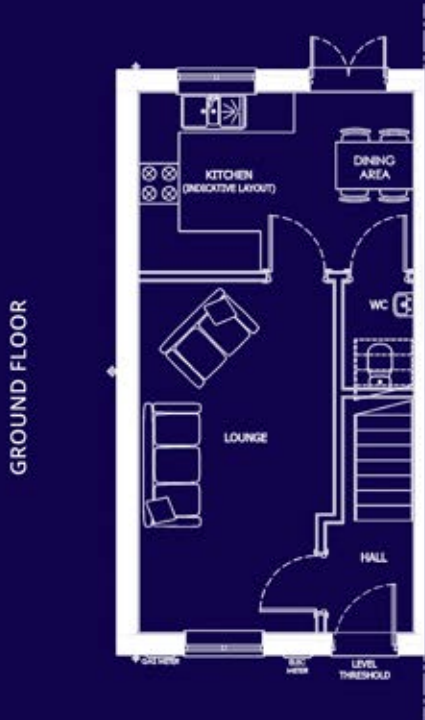

# THE DEE

LOUNGE	5.27 x 2.92	17'4 x 9' 7
KITCHEN	4.12 x 2.69	13'6 x 8'10
WC	1.61 x 1.05	5'5 x 3'5

BED 1	4.12 x 2.68	13'6 x 8'10
EN-SUITE 1	1.93 x 1.47	6'4 x 4'10
BED 2	4.12 x 2.73	13'6 x 8'11
EN-SUITE 2	1.93 x 1.18	6'4 x 3'10

A two bedroom home, perfect for first-time buyers, downsizers and investors.

Individual properties may vary from the information shown here. All sizes are approximate and should not be used to measure for furnishings.