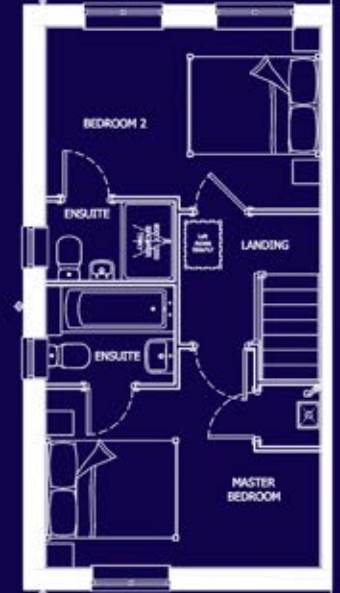

# THE DEE

LOUNGE	5.27 x 2.92	17'4 x 9' 7
KITCHEN	4.12 x 2.69	13'6 x 8'10
WC	1.61 x 1.05	5'5 x 3'5

BED 1	4.12 x 2.68	13'6 x 8'10
EN-SUITE 1	1.93 x 1.47	6'4 x 4'10
BED 2	4.12 x 2.73	13'6 x 8'11
EN-SUITE 2	1.93 x 1.18	6'4 x 3'10

A two bedroom home, perfect for first-time buyers, downsizers and investors.

Individual properties may vary from the information shown here. All sizes are approximate and should not be used to measure for furnishings.