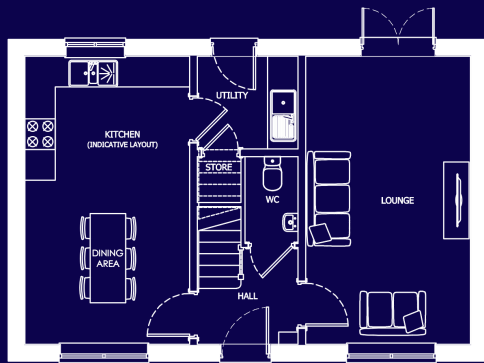

THE LOCK

GROUND FLOOR

FIRST FLOOR

A three bedroom home, perfect for families and first-time buyers.

LOUNGE	5.64 x 3.25	18'6" x 10'8"
KITCHEN	5.64 x 3.25	18'6" x 10'8"
UTILITY	1.99 x 1.81	6'6" x 5'11"
WC	1.70 x 1.05	5'7" x 3'5"

BED 1	3.55 x 2.79	11'8" x 9'2"
EN-SUITE	1.99 x 1.76	6'6" x 5'9"
BED 2	3.36 x 3.32	11'0" x 10'11"
BED 3	2.76 x 2.61	9'1" x 8'7"
BATH	2.20 x 2.16	7'3" x 7'1"

Please refer to your site map for plot numbers for this housetype. These dimensions are correct to within 50mm/2" but should not be used as a basis for the purchase of furnishings. Individual properties may vary from illustrations shown.