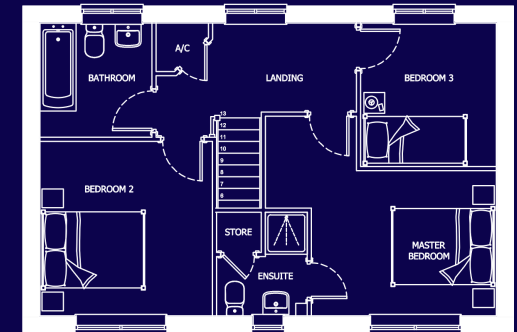

THE LOCK

GROUND FLOOR

FIRST FLOOR

A three bedroom home, perfect for families and first-time buyers.

LOUNGE	5.64 x 3.25	18'6" x 10'8"
KITCHEN	5.64 x 3.25	18'6" x 10'8"
UTILITY	1.99 x 1.81	6'6" x 5'11"
WC	1.70 x 1.05	5'7" x 3'5"

BED 1	3.55 x 2.79	11'8" x 9'2"
EN-SUITE	1.99 x 1.76	6'6" x 5'9"
BED 2	3.36 x 3.32	11'0" x 10'11"
BED 3	2.76 x 2.61	9'1" x 8'7"
BATH	2.20 x 2.16	7'3" x 7'1"

Please refer to your site map for plot numbers for this housetype. These dimensions are correct to within 50mm/2" but should not be used as a basis for the purchase of furnishings. Individual properties may vary from illustrations shown.