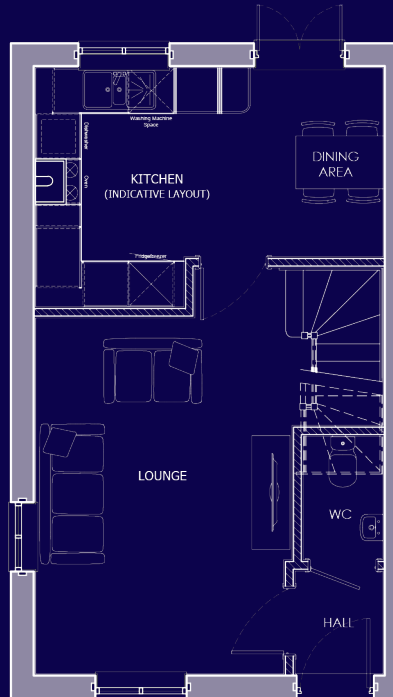

THE CLYDE

GROUND FLOOR

FIRST FLOOR

A three bedroom home, perfect for families and first-time buyers.

LOUNGE	4.70 x 3.40	15'5 x 11'2
KITCHEN	4.60 x 2.50	15'1 x 8' 2
WC	1.63 x 1.05	5' 4 x 3' 5

BED 1	3.00 x 2.50	9'10 x 8' 2
EN-SUITE	1.60 x 1.50	5' 3 x 4' 9
BED 2	2.00 x 2.40	6' 5 x 7' 8
BED 3	2.50 x 3.20	8' 2 x 10' 5
BATH	2.00 x 2.60	6' 5 x 8' 5

Please refer to your site map for plot numbers for this housetype. These dimensions are correct to within 50mm/2" but should not be used as a basis for the purchase of furnishings. Individual properties may vary from illustrations shown. This information is for guidance only and does not form part of a contract