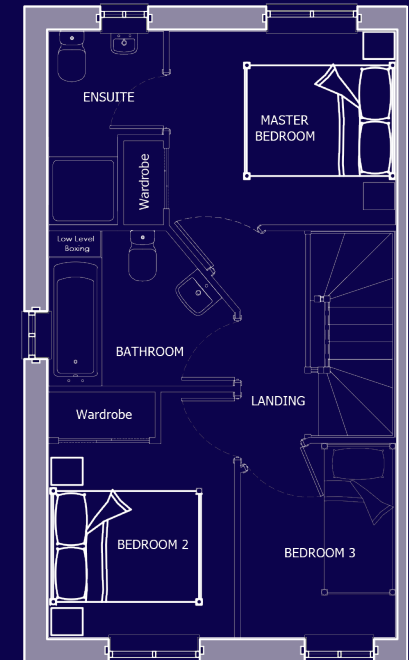

THE CLYDE

GROUND FLOOR

FIRST FLOOR

A three bedroom home, perfect for families and first-time buyers.

LOUNGE	4.70 x 3.40	15'5 x 11'2
KITCHEN	4.60 x 2.50	15'1 x 8' 2
WC	1.63 x 1.05	5' 4 x 3' 5

BED 1	3.00 x 2.50	9'10 x 8' 2
EN-SUITE	1.60 x 1.50	5' 3 x 4' 9
BED 2	2.00 x 2.40	6' 5 x 7' 8
BED 3	2.50 x 3.20	8' 2 x 10' 5
BATH	2.00 x 2.60	6' 5 x 8' 5

Please refer to your site map for plot numbers for this housetype. These dimensions are correct to within 50mm/2" but should not be used as a basis for the purchase of furnishings. Individual properties may vary from illustrations shown. This information is for guidance only and does not form part of a contract